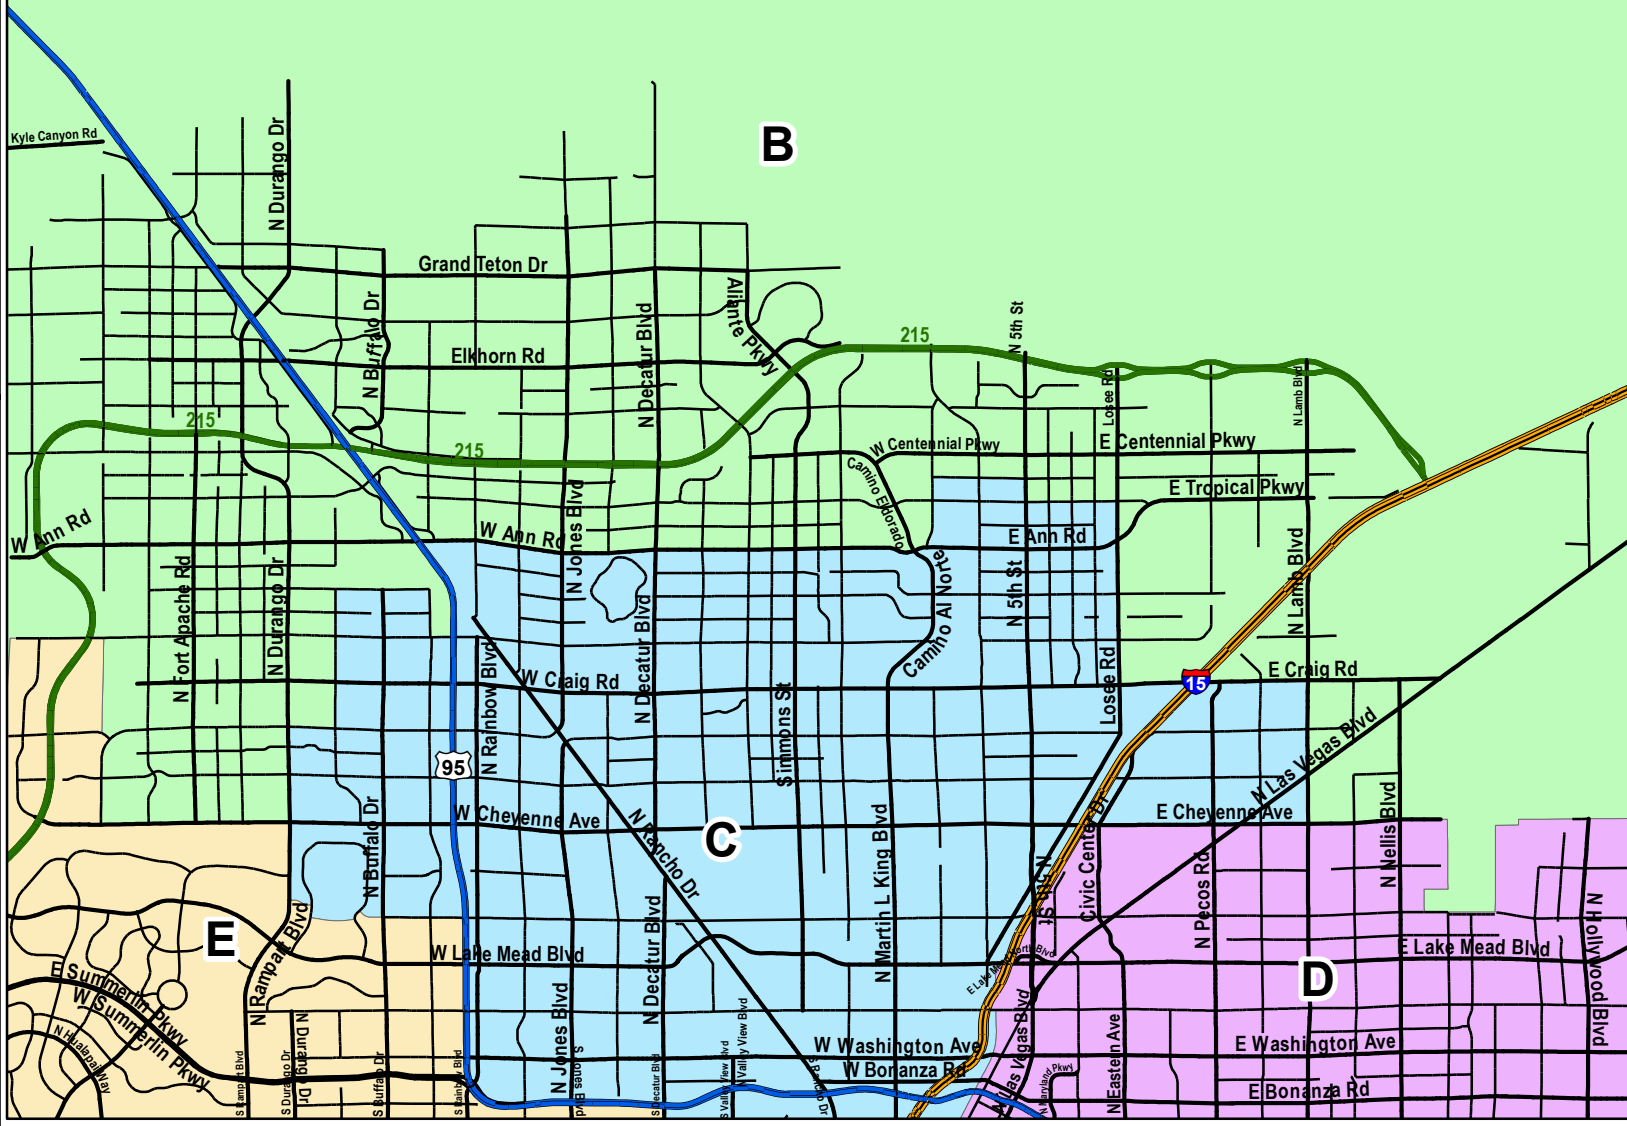

**CLARK COUNTY  
SCHOOL  
TRUSTEE  
DISTRICT B  
METRO AREA**  
Clark County, Nevada

**ELECTION  
DEPARTMENT**

**Legend**

**SCHOOL**

- A
- B
- C
- D
- E
- F
- G

1 inch = 11,065 feet  
Date: 2/15/2022

Vicinity Map  
No Scale

*This information is for display purposes only. No liability is assumed as to the accuracy of the data delineated herein.*